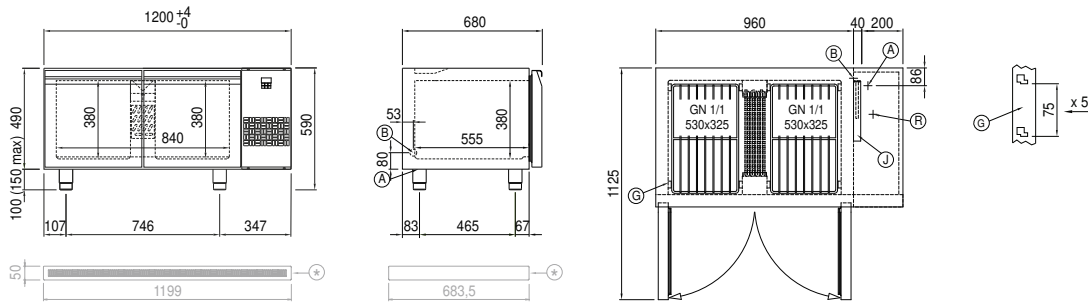

Hinged door

Technical draw

G: Gas connection 1/2"